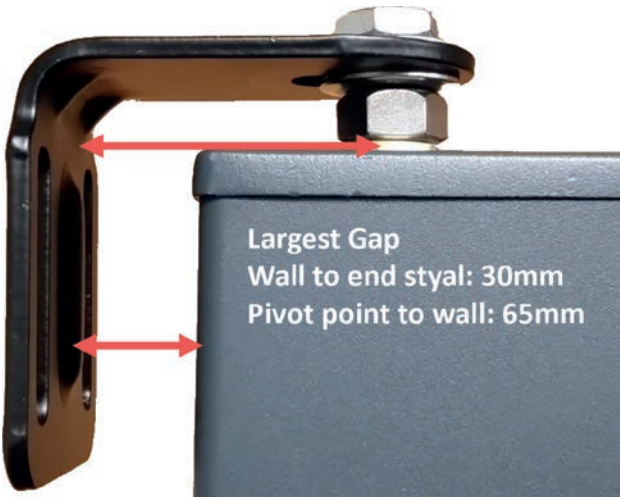

## Hinge Options

Components for the standard range of swing gates

Ground Stop

Ground stop components for the standard range of swing gates

95mm

175mm

88mm

55mm