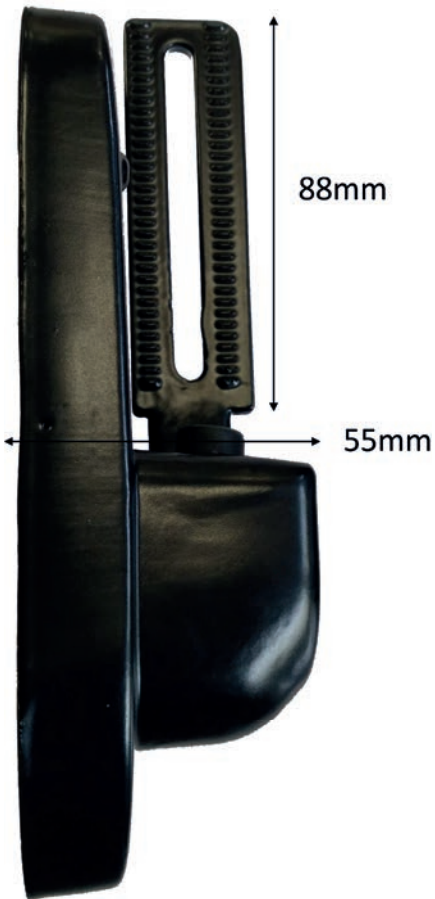

## Hinge Options

Components for the standard range of swing gates

Ground Stop

Ground stop components for the standard range of swing gates

95mm

175mm

88mm

55mm