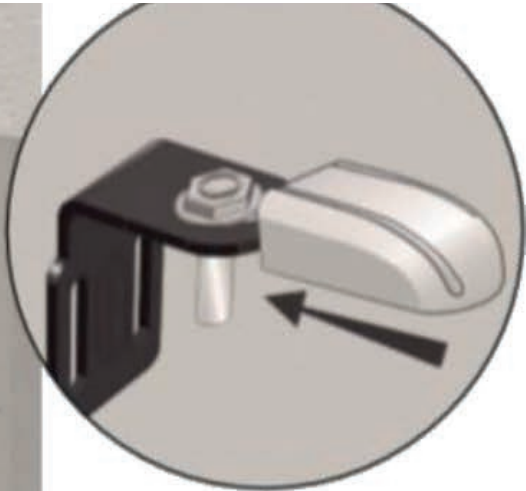

## Hinge Options

Components for the standard range of swing gates

Ground Stop

Ground stop components for the standard range of swing gates

95mm

175mm

88mm

55mm