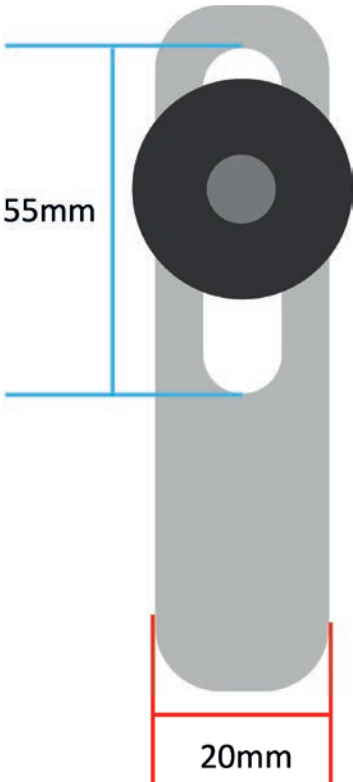

End Catch

End catch components for the standard range of sliding gates

Birds Eye View

End Stops

End stop components for the standard range of sliding gates

Wheels and Tracks

Wheel and Track components for the standard range of sliding gates

O-Groove
16mm

Hanging Brackets

Hanging bracket components for the standard range of sliding gates