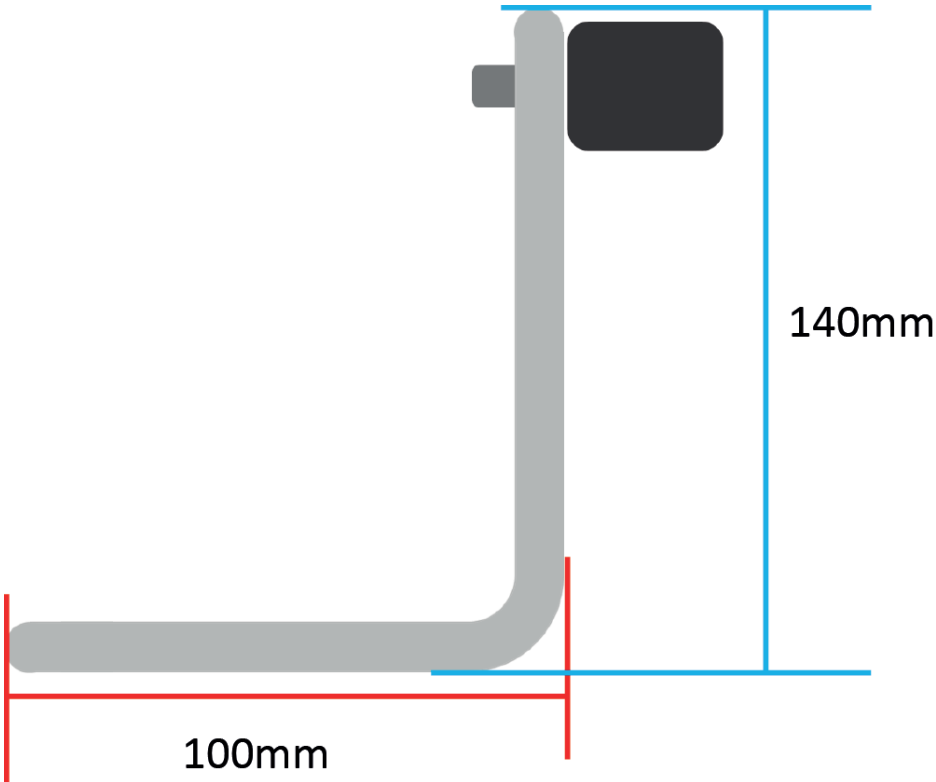

End Catch

End catch components for the standard range of sliding gates

Birds Eye View

End Stops

End stop components for the standard range of sliding gates

Wheels and Tracks

Wheel and Track components for the standard range of sliding gates

O-Groove
16mm

Hanging Brackets

Hanging bracket components for the standard range of sliding gates