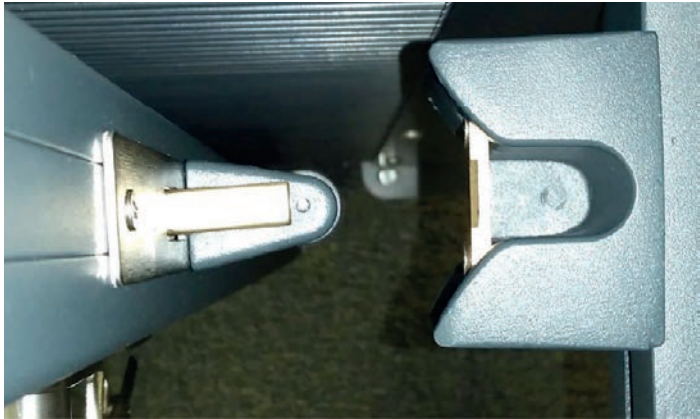

End Catch

End catch components for the standard range of sliding gates

Birds Eye View

End Stops

End stop components for the standard range of sliding gates

Wheels and Tracks

Wheel and Track components for the standard range of sliding gates

O-Groove
16mm

Hanging Brackets

Hanging bracket components for the standard range of sliding gates