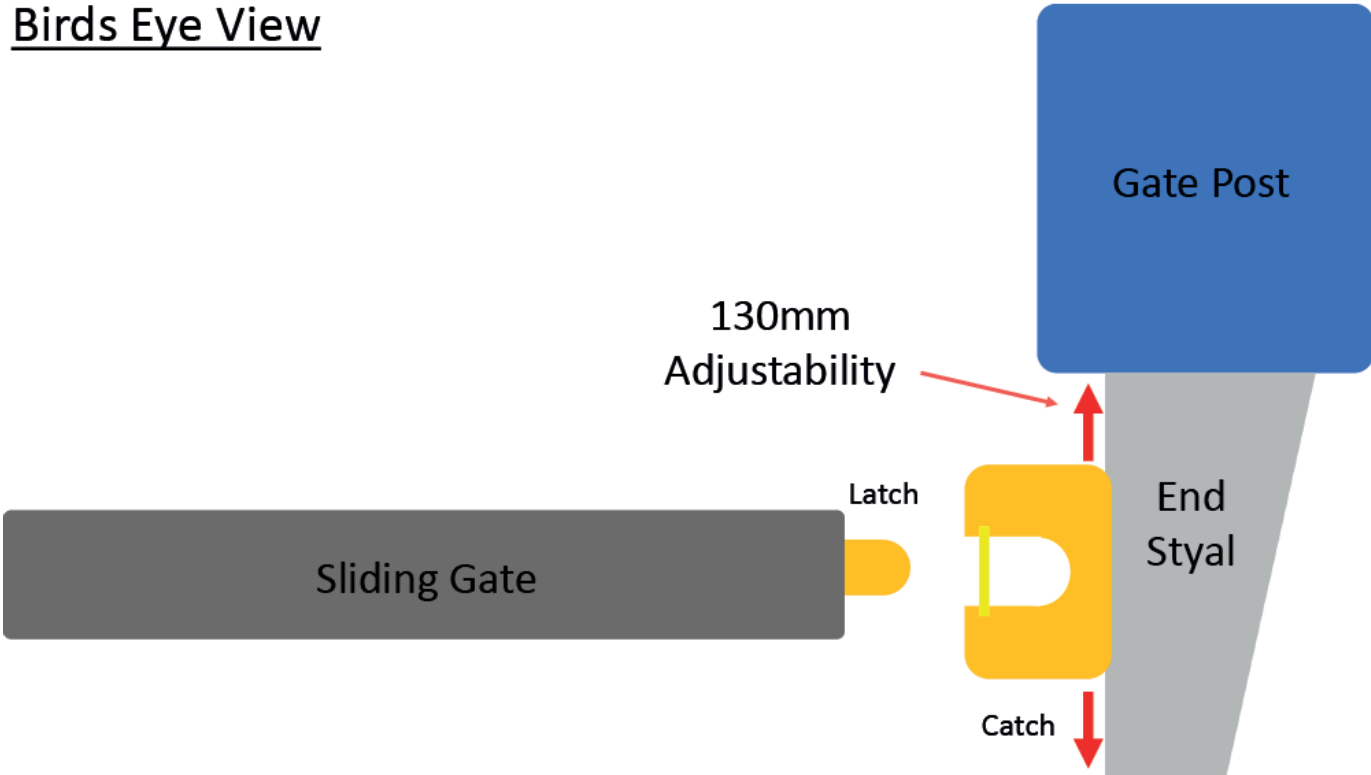

End Catch

End catch components for the standard range of sliding gates

Birds Eye View

End Stops

End stop components for the standard range of sliding gates

Wheels and Tracks

Wheel and Track components for the standard range of sliding gates

O-Groove
16mm

Hanging Brackets

Hanging bracket components for the standard range of sliding gates