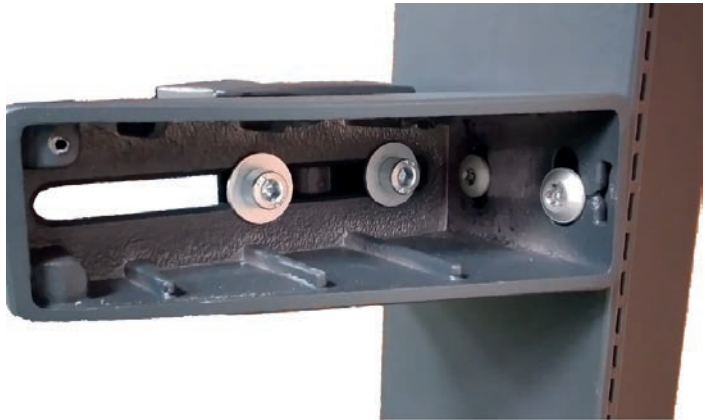

End Catch

End catch components for the standard range of sliding gates

Birds Eye View

End Stops

End stop components for the standard range of sliding gates

Wheels and Tracks

Wheel and Track components for the standard range of sliding gates

O-Groove
16mm

Hanging Brackets

Hanging bracket components for the standard range of sliding gates