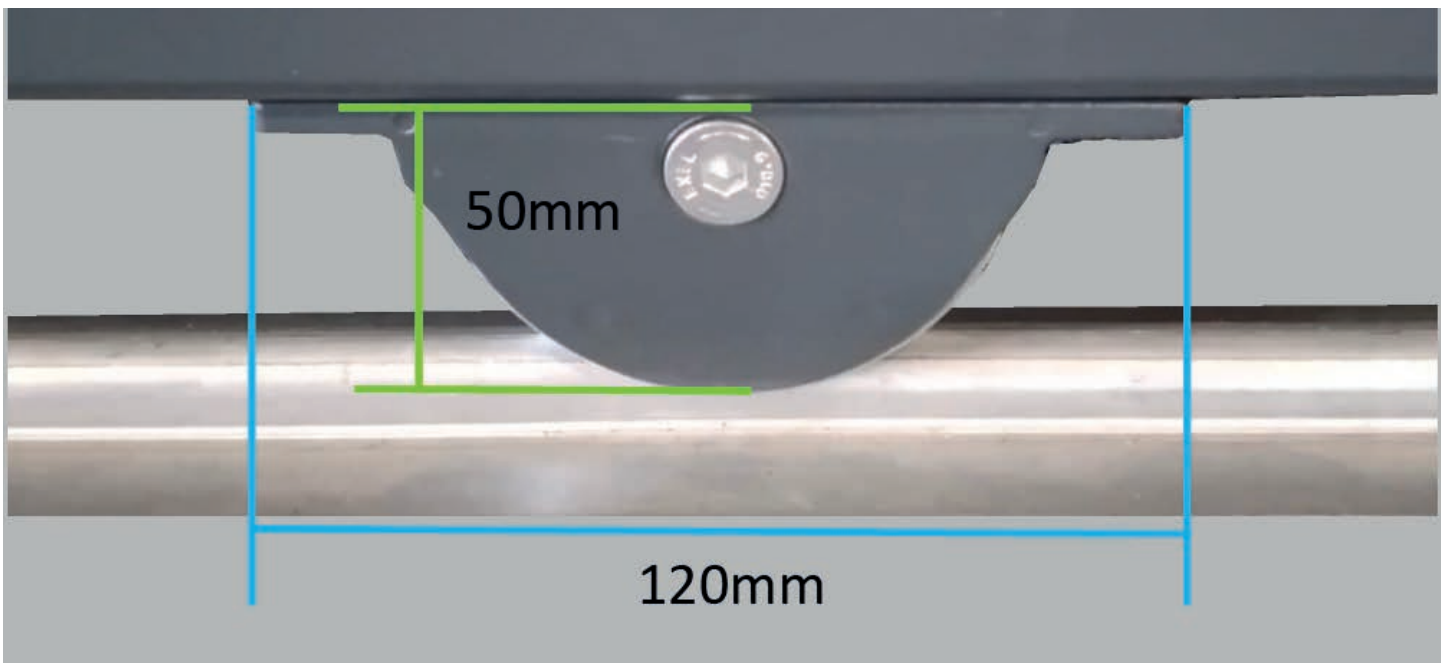

End Catch

End catch components for the standard range of sliding gates

Birds Eye View

End Stops

End stop components for the standard range of sliding gates

Wheels and Tracks

Wheel and Track components for the standard range of sliding gates

O-Groove
16mm

Hanging Brackets

Hanging bracket components for the standard range of sliding gates